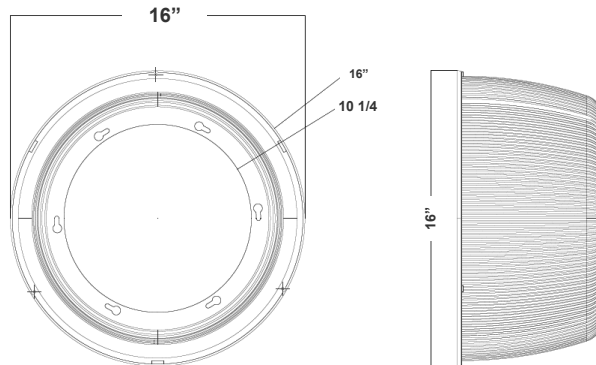

# Dimensions:

**UHX-PCC**  
UHX SERIES PC BOTTOM COVER  
FOR REFLECTORS

**UHX-ALR-B**  
UHX SERIES ALUM. REFLECTOR

**UHX-PCR-B**  
UHX SERIES PRISMATIC PC  
REFLECTOR

**UHX-PCDC**  
UHX SERIES PC DROP LENS  
COVER FOR REFLECTORS