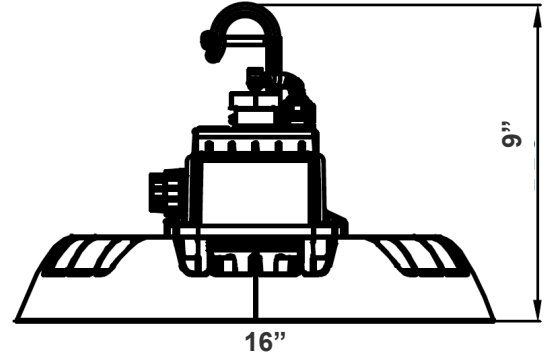

UHX-230W-MCTP-480V

Customer Name: \_\_\_\_\_  
 Project Name: \_\_\_\_\_  
 Note: \_\_\_\_\_ | Type: \_\_\_\_\_

9" (H) X 16" (D)

In a aluminium shell designed for heat dissipation, UHX is IP65 water resistant rated and ideal for general site lighting, alleys, loading docks, doorways, pathways, parking areas, warehouses and storage buildings.