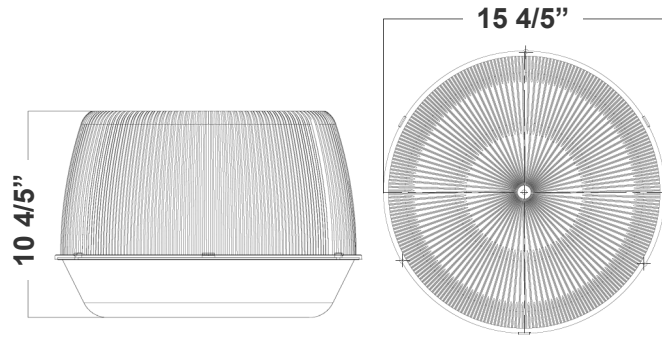

# Dimensions:

**UHX-PCC**  
UHX SERIES PC BOTTOM COVER  
FOR REFLECTORS

**UHX-ALR-B**  
UHX SERIES ALUM. REFLECTOR

**UHX-PCR-B**  
UHX SERIES PRISMATIC PC  
REFLECTOR

**UHX-PCDC**  
UHX SERIES PC DROP LENS  
COVER FOR REFLECTORS