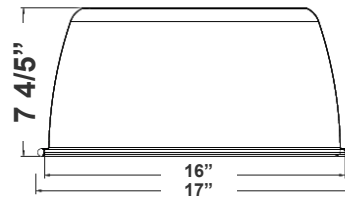

# Dimensions:

**UHX-PCC**  
UHX SERIES PC BOTTOM COVER  
FOR REFLECTORS

**UHX-ALR-B**  
UHX SERIES ALUM. REFLECTOR

**UHX-PCR-B**  
UHX SERIES PRISMATIC PC  
REFLECTOR

**UHX-PCDC**  
UHX SERIES PC DROP LENS  
COVER FOR REFLECTORS